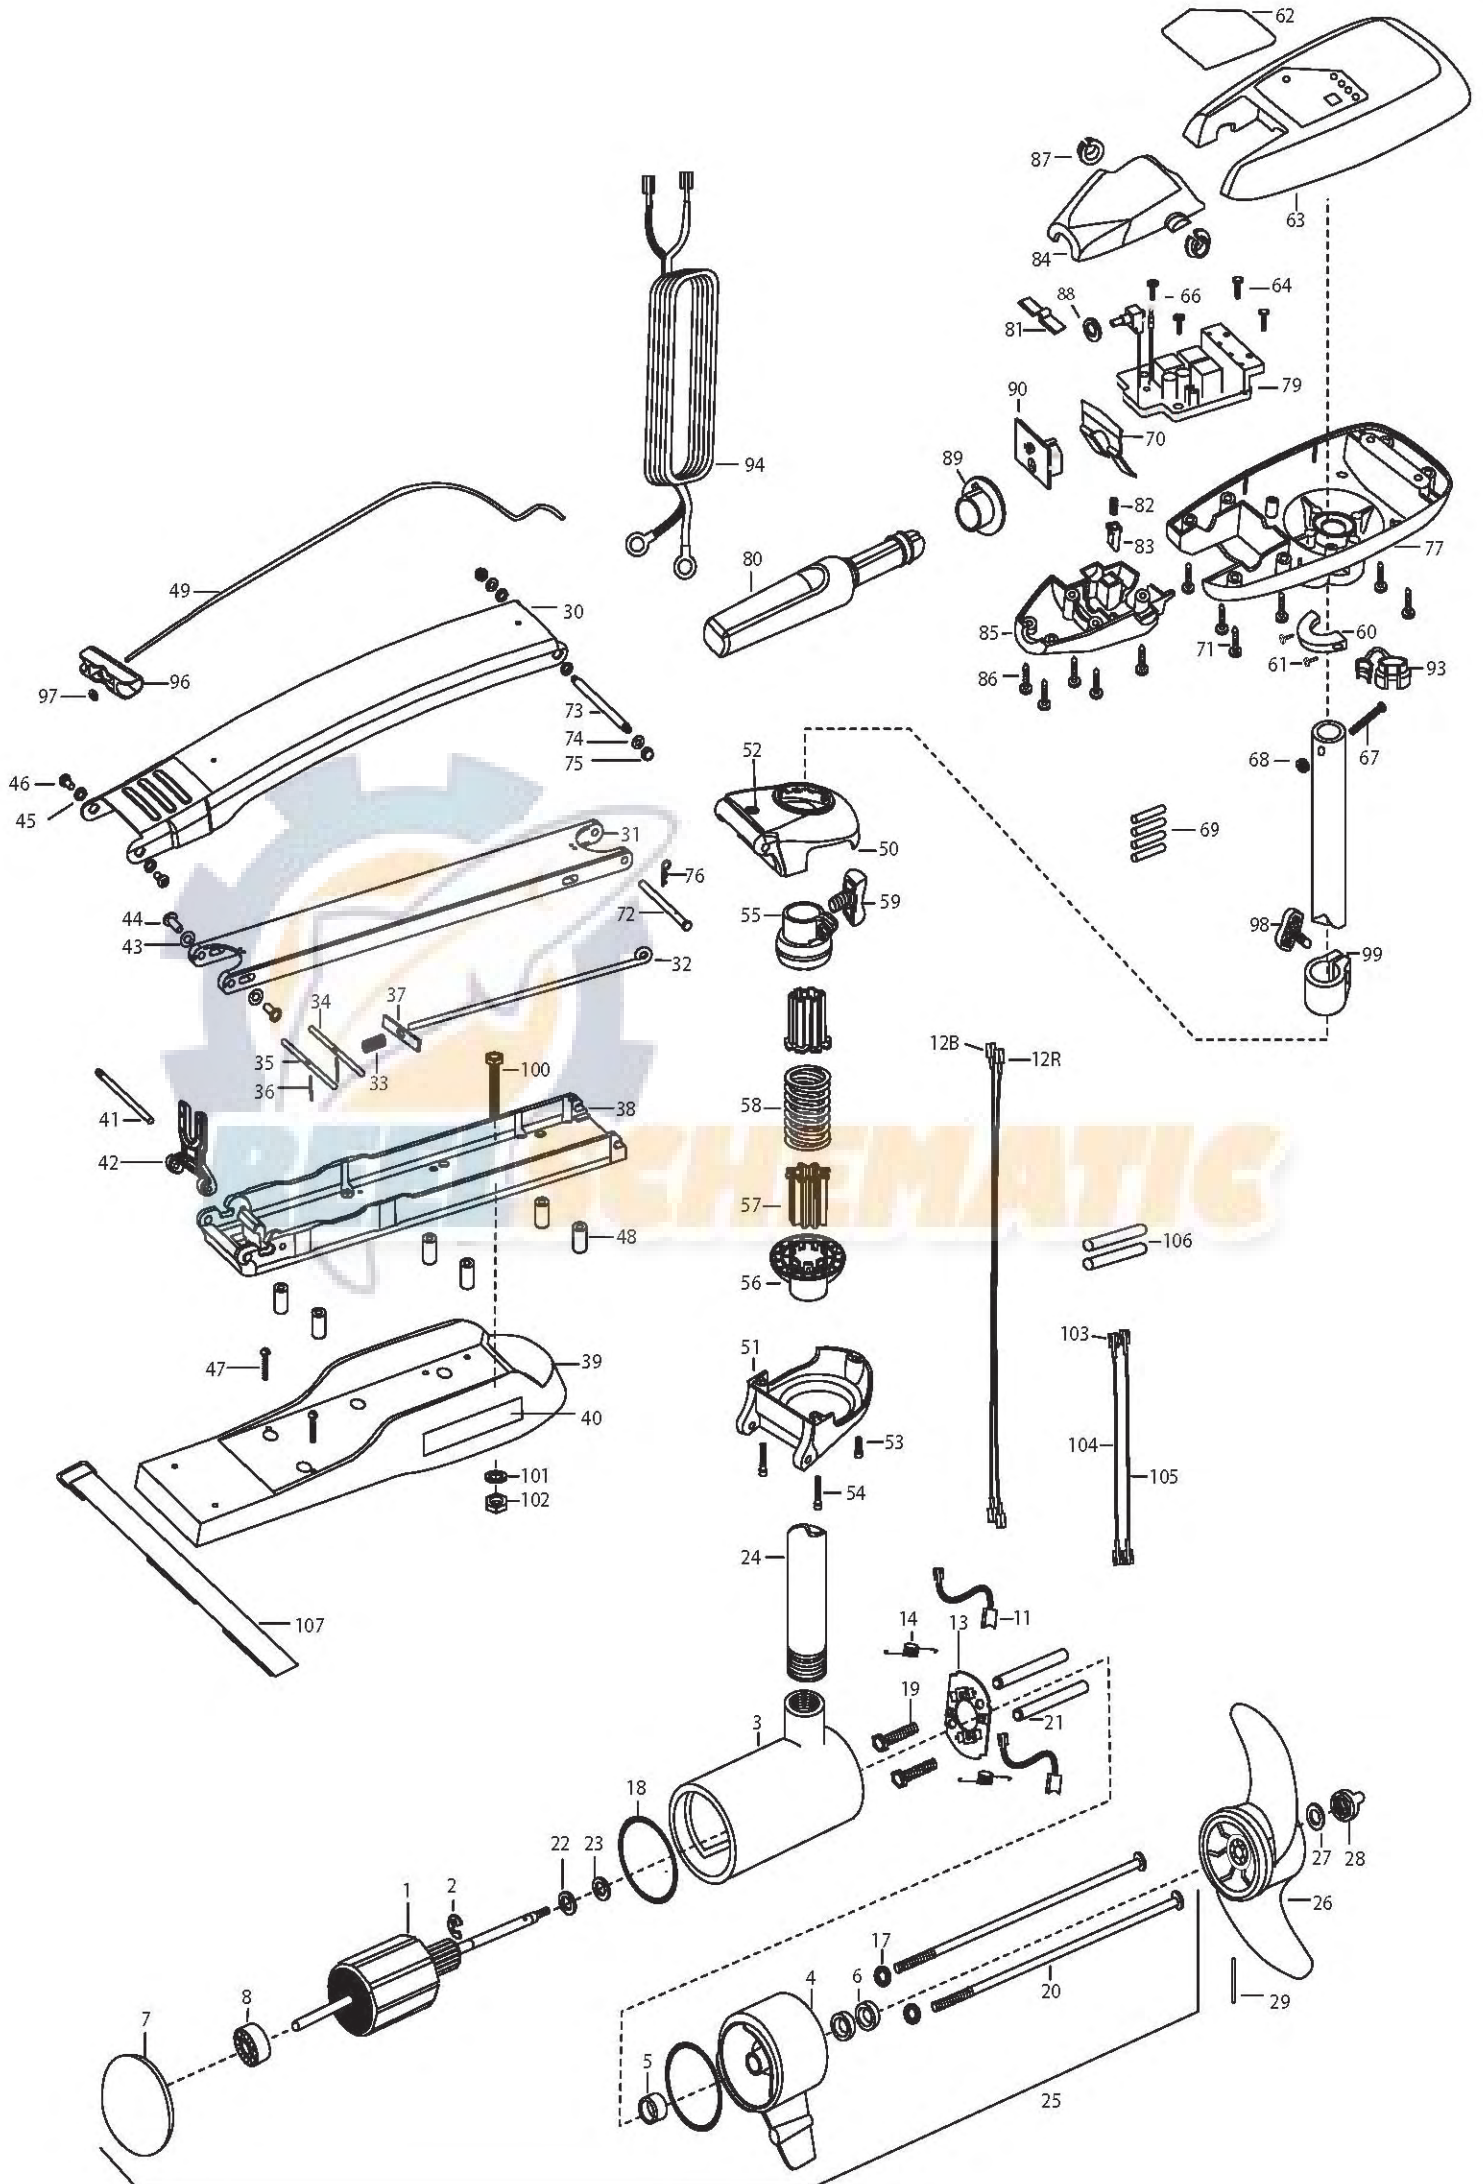

Riptide 80 SM (BowGuard 360°)
80 LBS THRUST
24 VOLT 56 AMP
52" or 62" SHAFT

for use with "AI" serial numbers
3-year warranty from the date of purchase

1	2-100-214	ARMATURE ASSEMBLY 24V 4.0 74#	36	2152610	SPRING- PIN LOCKBAR [2.EA]	73	2262604	PIN - BWGRD UPPER THREADED SS
2	788-040	RETAINING RING	37	2262703	SPRING STOP MAXXUM	74	2261722	WASHER- FLAT 5.16-18 SS [2.EA]
3	2-200-397	CENTER HOUSING ASSEMBLY 4.0 MAGNE	38	2993982	BOWPLATE/INSERT LONG, SW- 62"	75	2223100	NUT- TENSION 5/16 [2.EA]
4	2-300-376	BRUSH END HOUSING ASSEMBLY 4.0 SW		2993983	BOWPLATE/INSERT STD, SW- 52"	76	2260806	CLIP- HAIR SPRING
5	144-017	BEARING- FLANGE	39	2263915	MOTOR REST LONG-MAXXUM WHITE - 62"	77	2062596	CONTROL BOX- SW WHT
6	880-025	SEAL [2.EA]		2263914	MOTOR REST STD- MAXXUM WHITE - 52"	79	2184005	CONTROL BOARD ASSEMBLY 24/36V
7	421-360	PLAIN END HOUSING ASSEMBLY 4.0	40	2065676	DECAL- MOTOR REST RT W [2.EA]	80	2990915	HANDLE ASSEMBLY W/O U- JOINT
8	140-010	BALL BEARING	41	2260505	PIN- HINGE (HEADLESS) SS	81	2302742	SPRING- DETENT (OFF) SS
9	990-045	THRUST SPACER	42	2293811	YOKE- MAX MOUNT- POLYPROPYLENE	82	2302745	SPRING- RELEASE BUTTON SS
10	992-010	SPRING WASHER [2.EA]	43	2261708	WASHER- 3/8 X 1/2 X .010 SS [2.EA]	83	2303720	RELEASE BUTTON- HANDLE
11	186-094	BRUSH 4" W/TERMINAL [2.EA]	44	2267318	BEARING- NYLINER [2.EA]	84	2060411	HANDLE TOP HALF- MAXIMIZE
12B	640-021	BRUSH WIRE 10 AWG- BLACK	45	2293501	BUSHING- STAINLESS STEEL [4.EA]	85	2060415	HANDLE LOWER HALF
12R	640-126	BRUSH WIRE 10 AWG- RED	46	2263500	BOLT- SHOULDER (MAXXUM) [2.EA]	86	2303412	SCREW - 6-20 X 5/8 SELF TAP [5.EA]
13	738-004	BRUSH PLATE- 4" TERMINAL	47	2263434	SCREW- #8-18X1 PPH SS [2.EA] --52"	87	2060005	BEARING- HANDLE PIVOT [2.EA]
14	975-041	SPRING- TORSION [2.EA]	48	2261505	SPACER- MOTOR REST [6.EA] --52"	89	2992852	ACTUATOR- CAM
17	701-009	O-RING- THRU BOLT [2.EA]	49	2251601	ROPE- 40", MAXXUM MOUNT	90	2184020	POT ADAPTER
18	701-043	O-RING [2.EA]		2994833	BAG ASSEMBLY, MAX STABILIZER KIT - 62"	93	2052900	STRAIN RELIEF- C.CORD/C
19	830-027	SCREW- SELF-THREAD 10-32 X 2 [2.EA]		2991764	BOWGUARD ASSEMBLY SW WHT HCT	94	2090650	LEADWIRE- 10 GA (RINGS)
20	830-094	THRU BOLT- 12-24 X 10.31 [2.EA]	50	2772318	BRACKET BASE TOP/EYELET ASSMBLY WHT	96	2150400	PULL- GRIP
21	973-025	SPACER- BRUSH PLATE [2.EA]	51	2991772	BRACKET BOTTOM/BEARING ASSMBLY WHT	97	2151700	WASHER- EYE SHAFT (.562 OD)
22	990-051	WASHER- STEEL THRUST	52	2772352	EYELET KIT -ROPE	98	2011366	SCREW- COLLAR/NEW KNOB SS
23	990-052	WASHER- NYLATRON	53	2263422	SCREW 5/16-18 X 1" SHCS SS	99	2031520	COLLAR- DEPTH (W/O INSERT)
24	2032085	TUBE- COMPOSITE - WHT - 62"	54	2263424	SCREW 5/16-18 X 2-1/2" SHCS SS [2.EA]		2994832	BAG ASSEMBLY- MAX- 62"
	2032034	TUBE- COMPOSITE- WHT - 52"		2884701	SLEEVE/INSERT KIT		2994830	BAG ASSEMBLY- MAXXUM
25	2316226	MOTOR ASSEMBLY 24V 4 VARS SW 74W	55	2261525	SPRING- SLEEVE, UPPER	*100	2263431	SCREW- 1/4-20 X 3.5 PPH [6.EA]
	1378132	PROPELLER KIT	56	2261535	SPRING- SLEEVE, LOWER	*101	2261713	WASHER- 1/4 FLAT SS [6.EA]
26	2331160	PROPELLER- W/WEDGE 2	57	2264702	INSERT- TUBE (2 PER) B.MNT	*102	2263103	NUT- 1/4-20 NYLOCK JAM SS [6.EA]
27	2091701	WASHER (LARGE)	58	2262705	SPRING- BOWGUARD, SS	107	2994841	STABILIZER KIT
28	2198401	ANODE-ZINC 4.0 LWR UNIT	59	2011366	SCREW- COLLAR/NEW KNOB SS			
29	2262658	PIN- DRIVE SS	60	2061517	COLLAR- CTRL BOX SW WHITE			
	2771844	MOUNT, BOW ASMB, SW LONG - 62" W/BG	61	2263434	SCREW- #8X1" PPH TYPE 25 SS			
	2771843	MOUNT, BOW ASMB, SW STD - 52" W/BG	62	2095684	DECAL- COVER RT80/B/H/C			
30	2264249	ARM UPPER- SW LNG WHT - 62"	63	2300219	COVER- CONTROL BOX RIPTIDE WHITE			
	2264244	ARM UPPER- SW STD WHT- 52"	64	2043427	SCREW- #8-18 X 7/8 SS [2.EA]			
31	2994320	ARM- LOWER ASSEMBLY LG WHT SW- 62"	66	2043427	SCREW- #8-18 X 7/8 SS [2.EA]			
	2994310	ARM- LOWER ASSEMBLY STD WHT SW-52"	67	2263406	SCREW- #10-24 ZP 2 SS			
32	2153605	EYE SHAFT- 2LOCKBAR LONG SS- 62"	68	2333101	NUT- HEX #10-24 UNC NYLOCK SS			
	2153603	EYE SHAFT- 2LOCKBAR STD SS - 52"	69	2305401	SHRINK TUBE- .374 X 1.50 [4 EA.]			
33	2152701	SPRING- LOCKBAR SS	70	2302743	SPRING- DETENT (HANDLE-TILT)			2889460 seal & oring kit
34	2233601	LOCKBAR SS	71	2303412	SCREW- #6-20 X 5/8 SELF TAP [6.EA]			
35	2233603	LOCKBAR- REAR- SS	72	2262606	PIN- CLEVIS SS MAXXUM BWGRD			