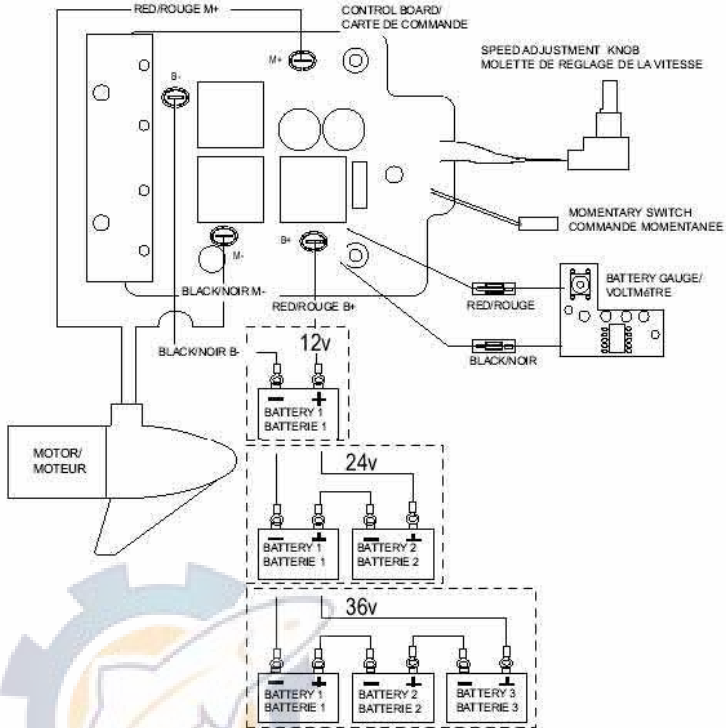

* This item is part of an assembly. This item cannot be sold separately due to machining and /or assembly that is required.

p/n 2194935 REV. N 30800

4-08

RipTide 80SM is 24-volts only!

wiring diagram for control board #2184003: